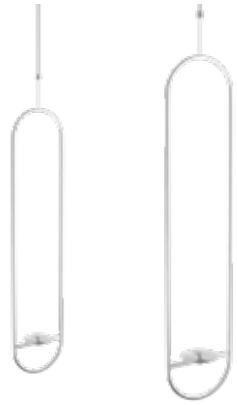

ACCESSORIES FOR SPIN

SPIN HANGING SYSTEM - With the hanging system, SPIN becomes a hanging fire that can be suspended from the stable yet elegant stainless steel wire, attached to a hook and flexibly adjusted in height. SPIN seems to float effortlessly in space and becomes an impressive eye-catcher, whether indoors or outdoors.

- enables use as a hanging fire
- indoor and outdoor use
- suspension by stainless steel wire, height adjustable
- easy screw mounting without tools
- stainless steel, brushed

SPIN 120 Hanging System silver
16 x 8.5 x 79 cm, 1.2 kg, wire length: 60-120 cm
gross 62 x 19 x 13.5 cm, 2.1 kg
Item no. 00308, EAN 4064251003087

SPIN 90 Hanging System silver
13 x 6 x 60 cm, 0.4 kg, wire length: 60-120 cm
gross 62 x 12.5 x 8 cm, 0.6 kg
Item no. 00312, EAN 4064251003124