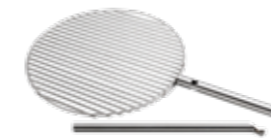

TRIPLE GRID - The grid can be infinitely adjusted in height and swivelled. A vertical bar forms the guide, along which the grill grid can be adjusted vertically by 45 cm. It holds at any height by tilting.

- ☆ infinitely height-adjustable due to self-canting with the bar
- swivelling
- grid with Ø 6 mm bars
- polished stainless steel grate, brushed stainless steel handle
- incl. höfats TRIPLE pole (Item 050601 / 050602)

📏 **TRIPLE Grid 55 (suitable for TRIPLE 90 & 120)**
Ø 55 cm, 4 kg | gross 55×55×3 cm, 4 kg
Item No. 050302, EAN 4260447330467

TRIPLE Grid 45 (suitable for TRIPLE 65, 90 & 120)
Ø 45 cm, 3 kg | gross 45×45×3 cm, 3 kg
Item No. 050301, EAN 4260447330450

TRIPLE TABLE - There is room for a pot of tea, mulled wine or barbecue food on the storage surface, but it can also be swivelled inwards, lowered and a fiery stew cooked.

- ☆ shelf for barbecue utensils/drinks and hot plate for pots/pans
- infinitely height-adjustable due to self-canting with the bar
- swivelling
- stainless steel, brushed
- excl. höfats TRIPLE pole (Item 050601 / 050602)

📏 Ø 35 cm, 2.2 kg | gross 36×36×3 cm, 2.5 kg
Item No. 050201, EAN 4260447330481

TRIPLE POLE - If the TRIPLE Table is not to be placed on the same vertical pole of the grid, TRIPLE Pole gives it its own mounting.

- ☆ mounting for table/grid
- up to three accessory bars can be mounted (TRIPLE 120/90)
- stainless steel, brushed

📏 **TRIPLE pole 55 (suitable for TRIPLE 90 & 120)**
Ø 2 cm, 55 cm length, 0.6 kg | gross 56×2×2 cm, 0.6 kg
Item No. 050602, EAN 4260447330641

TRIPLE pole 40 (suitable for TRIPLE 65, 90 & 120)
Ø 2 cm, 40 cm length, 0.5 kg | gross 43×2×2 cm, 0.5 kg
Item no. 050601, EAN 4260447330634