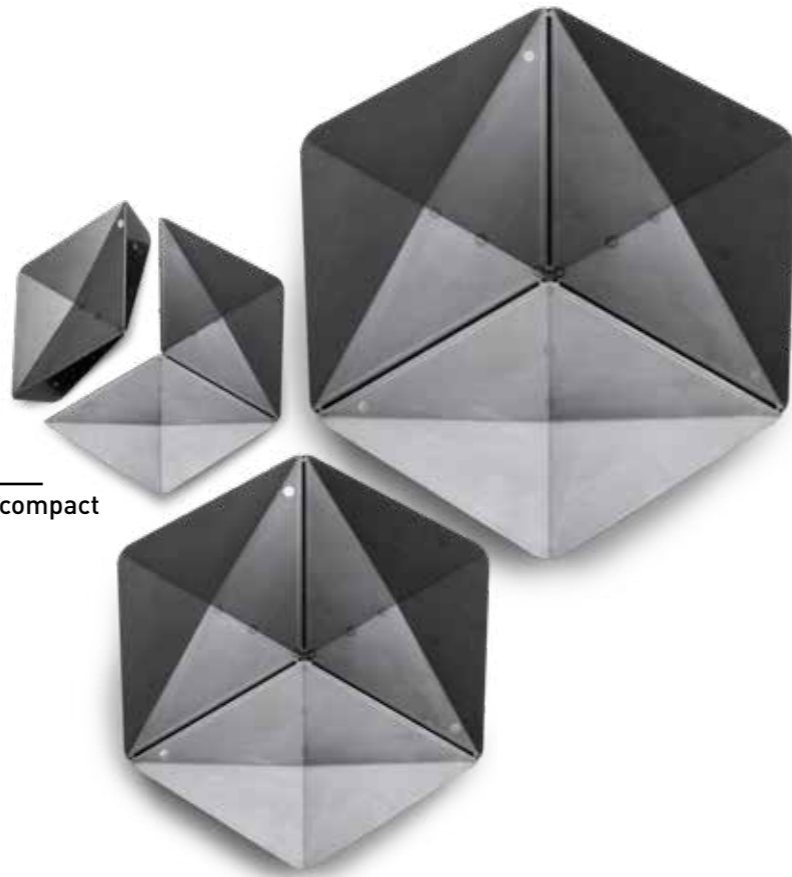

TRIPLE 120 | 90 | 65

reddot design award
winner 2018

MATERIAL

Corten steel

CONDITION AS-DELIVERED

RUST PATINA
develops over time

can be dismantled, compact transport size

TRIPLE - An homage to open fireplaces, interpreted with angular clarity in solid Corten steel. TRIPLE cultivates the archaic heat source through inspired simple functionality. Three identical, faceted segments fit together in a few simple steps to form a solid, large whole.

The fact that they can be dismantled allows for mobility and resource-saving transport. The adaptable grill grid is infinitely height-adjustable and swivels. There is space on the shelf for a pot of tea, mulled wine or grilled food, but it can also be swung inwards to cook a fiery stew.

- ☆ fire bowl with expandable grill function
- easy to dismantle, compact transport size
- optional accessories: infinitely height-adjustable and swivelling grill grid, shelf or height-adjustable hot plate
- up to three accessory bars can be mounted (TRIPLE 120/90)
- elevated standing position possible due to add-on feet (TRIPLE 90 only)
- Corten steel, it develops a lively, unique rust patina

🏆 European Product Design Award
Iconic Award "Innovative Interior" 2019
reddot design award 2018

📏 **TRIPLE 120**
Ø 120 cm, height: 32 cm, 21.5 kg | gross 90×63×22 cm, 25 kg
Item No. 050103, EAN 4260447330443,

TRIPLE 90
Ø 90 cm, height: 24 cm, 13 kg | gross 68×49×18 cm, 15,2 kg
Item No. 050102, EAN 4260447330436,

TRIPLE 65
Ø 65 cm, height: 17 cm, 6.4 kg | gross 49×36×15 cm, 8.1 kg
Item No. 050101, EAN 4260447330429

TRIPLE GRID - The grid can be infinitely adjusted in height and swivelled. A vertical bar forms the guide, along which the grill grid can be adjusted vertically by 45 cm. It holds at any height by tilting.

- ☆ infinitely height-adjustable due to self-canting with the bar
- swivelling
- grid with Ø 6 mm bars
- polished stainless steel grate, brushed stainless steel handle
- incl. höfats TRIPLE pole (Item 050601 / 050602)

📏 **TRIPLE Grid 55 (suitable for TRIPLE 90 & 120)**
Ø 55 cm, 4 kg | gross 55×55×3 cm, 4 kg
Item No. 050302, EAN 4260447330467

TRIPLE Grid 45 (suitable for TRIPLE 65, 90 & 120)
Ø 45 cm, 3 kg | gross 45×45×3 cm, 3 kg
Item No. 050301, EAN 4260447330450

TRIPLE TABLE - There is room for a pot of tea, mulled wine or barbecue food on the storage surface, but it can also be swivelled inwards, lowered and a fiery stew cooked.

- ☆ shelf for barbecue utensils/drinks and hot plate for pots/pans
- infinitely height-adjustable due to self-canting with the bar
- swivelling
- stainless steel, brushed
- excl. höfats TRIPLE pole (Item 050601 / 050602)

📏 Ø 35 cm, 2.2 kg | gross 36×36×3 cm, 2.5 kg
Item No. 050201, EAN 4260447330481

TRIPLE POLE - If the TRIPLE Table is not to be placed on the same vertical pole of the grid, TRIPLE Pole gives it its own mounting.

- ☆ mounting for table/grid
- up to three accessory bars can be mounted (TRIPLE 120/90)
- stainless steel, brushed

📏 **TRIPLE pole 55 (suitable for TRIPLE 90 & 120)**
Ø 2 cm, 55 cm length, 0.6 kg | gross 56×2×2 cm, 0.6 kg
Item No. 050602, EAN 4260447330641