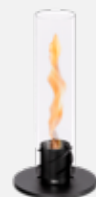

HOUSING stainless steel **GLASS CYLINDER** borosilicate glass

SILVER
brushed

GREY
glass bead blasted

GOLD
brushed

BLACK
powder-coated

500 % BOOST
flame height

Indoor & Outdoor

UP TO 2500 W
Heat from
all sides

secure standing position,
clean fuel
(höfats bioethanol)

SPIN TABLETOP FIREPLACE - a wild swirl of flames in a decorative glass cylinder conjures up the finest campfire atmosphere in the living room, on the balcony or the terrace. An eye-catcher that burns completely clean thanks to organic höfats bioethanol and radiates long-lasting warmth in all directions. Simply insert the gel fuel container into the body and ignite. The glass cylinder made of high-quality borosilicate glass is then placed on top and the glowing fire whirl can be enjoyed for approx. 60 (SPIN 90) to 80 (SPIN 120) minutes. If you want to end the spectacle earlier, place the enclosed extinguisher lid on the glass cylinder, which extinguishes the flame in a few seconds.