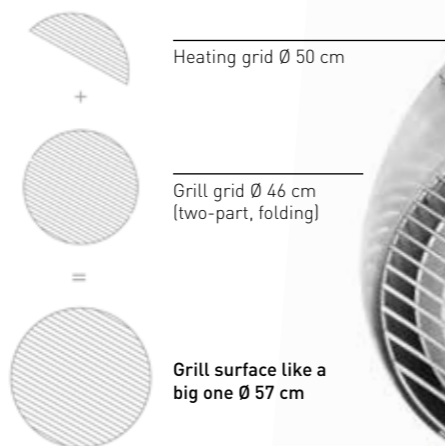

CONE

MATERIAL

100% stainless steel, powder-coated

comfortable working height 85 cm

100% stainless steel

With the lid closed or half-closed, even larger grilled food can be cooked slowly and energy-efficiently. Just like in an oven, the heat reaches the food from all sides.

stepless & instant heat regulation

The distance between the charcoal and the food to be grilled is minimal, the air supply is open to the maximum
= maximum possible heat

The distance between the charcoal and the food is average, the air supply is open
= medium heat

The distance between the charcoal and the food to be grilled is maximum, the air supply is closed
= least heat

fire basket function