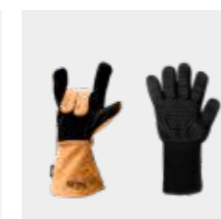

BOWL 57 Hook Set
Dimensions: Length 8.5 cm, width 4 cm, height 2 cm,
Weight: 0.03 kg
Item No. 00373, EAN 4064251003735

BBQ TOOLS P. 62 – 65

BBQ TOOL SET

FLAME GRILLED SALMON BOARD

FIRE GLOVES

FIRE TONGS

CUBE