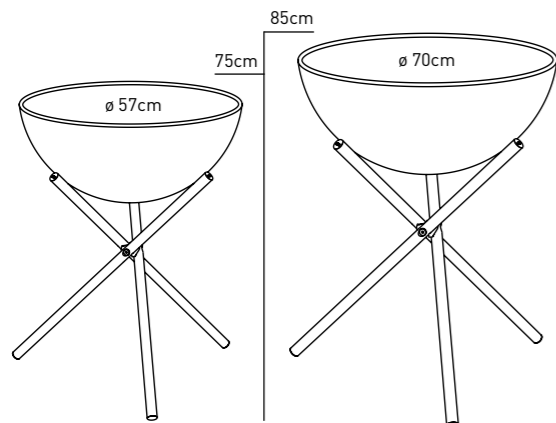

BOWL

BOWL - Fire in its most perfect form with inspiring multifunctionality: Whether casual lounge or relaxed standing party - BOWL can be used in two completely different heights and thus adapts flexibly to the relevant use. The enamelled steel hemisphere seems to literally float in its formal clarity. In both positions, BOWL can be placed straight or tilted in one direction, shielding the flames from the wind and effectively reflecting the resulting heat forward. In the neutral position, BOWL becomes the ideal cooking and grilling place thanks to the grid and plancha. The removable ash tray inside the hemisphere protects the base from too much heat, allows for an adequate oxygen supply to the fire and makes cleaning easy and convenient. Both foot variants, made of high-quality stainless steel, always stand stable on three legs.

BOWL PLANCHA BBQ SET LOW AND HIGH - the BOWL BBQ set ensures casual barbecue evenings on the terrace or in the garden with two included planchas. Various delicacies can be prepared on the plancha ring and the barbecue can then be transformed into a fire bowl with a lounge atmosphere in just two easy steps.

BOWL FIRE LOUNGE SET FLEX - with both legs, the BOWL becomes a flexible multi-talent that switches between standing party and lounge atmosphere with playful ease.

BOWL 57 | 70

BOWL 57 | 70 - With the BOWL 57 | 70, the fire experience reaches a new dimension. Thanks to the optimised hemisphere and ash tray with perfected air supply, the fire burns even cleaner and more pleasantly.