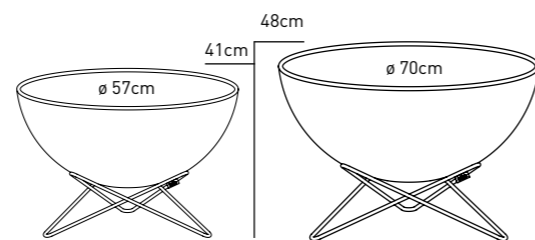

BOWL

BOWL - Fire in its most perfect form with inspiring multifunctionality: Whether casual lounge or relaxed standing party - BOWL can be used in two completely different heights and thus adapts flexibly to the relevant use. The enamelled steel hemisphere seems to literally float in its formal clarity. In both positions, BOWL can be placed straight or tilted in one direction, shielding the flames from the wind and effectively reflecting the resulting heat forward. In the neutral position, BOWL becomes the ideal cooking and grilling place thanks to the grid and plancha. The removable ash tray inside the hemisphere protects the base from too much heat, allows for an adequate oxygen supply to the fire and makes cleaning easy and convenient. Both foot variants, made of high-quality stainless steel, always stand stable on three legs.

BOWL PLANCHA BBQ SET LOW AND HIGH - the BOWL BBQ set ensures casual barbecue evenings on the terrace or in the garden with two included planchas. Various delicacies can be prepared on the plancha ring and the barbecue can then be transformed into a fire bowl with a lounge atmosphere in just two easy steps.

BOWL FIRE LOUNGE SET FLEX - with both legs, the BOWL becomes a flexible multi-talent that switches between standing party and lounge atmosphere with playful ease.

BOWL 57 | 70

BOWL 57 | 70 - With the BOWL 57 | 70, the fire experience reaches a new dimension. Thanks to the optimised hemisphere and ash tray with perfected air supply, the fire burns even cleaner and more pleasantly.