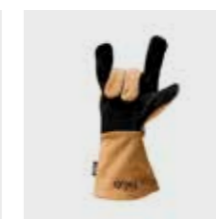

BEER BOX

MATERIAL

Corten steel

CONDITION AS-DELIVERED

RUST PATINA develops over time

bottle opener

stackable

beer crate

fire basket

BEER BOX - The evolution of the beverage crate begins with the materials wood and metal and ends for the time being with plastic for economic reasons. But what if there is a life after its existence as a beverage container, if the crate is upcycled into a fire basket after its initial use? BEER BOX, a fire basket made of solid Corten steel in its simplest form, yet amazingly versatile: The large handles cry out for mobility - so off you go outside! The cardboard interior is also a firelighting material.

Thanks to accessories, the box becomes a barbecue or stool and the ability to stack makes sense for raising the fire basket as well as for storage and transport. The fact that the box is also an ideal advertising medium is in the nature of things and the integrated bottle top opener is simply a joy!

- ☆ beverage crate and fire basket with optional extension to barbecue and stool
- integrated bottle opener
- incl. cardboard inlay for bottles 0.33 l
- stackable with another BEER BOX or standard beverage crate
- optional accessories: BEER BOX Grid, BEER BOX Board
- Corten steel, it develops a lively, unique rust patina

🏆 European Product Design Award
Stahl-Innovationspreis 2018
Focus Open 2018

📏 38 × 28 × 30 cm, 7 kg | gross 40 × 32 × 31 cm, 9.5 kg
Item No. 070101, EAN 4260447330504

BEER BOX BOARD - The board allows the BEER BOX fire basket to be transformed into a comfortable seat, side table or flower stool in one easy step.

- ☆ turns the BEER BOX into a stool or side table
- can be used as a serving tray, all-round juice groove on the back
- bamboo solid wood, sealed with clear lacquer

📏 40 × 30 × 2.5 cm, 1.5 kg | gross 40 × 30 × 2.5 cm, 1.5 kg
Item No. 070201, EAN 4260447330580