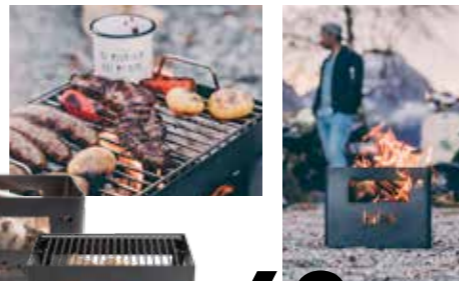

6

SPIN

28

BIG.
BIGGER.
BOWL.

CUBE

40

TRIPLE

44

BEER BOX

48

CONE

58

TOOLS

62