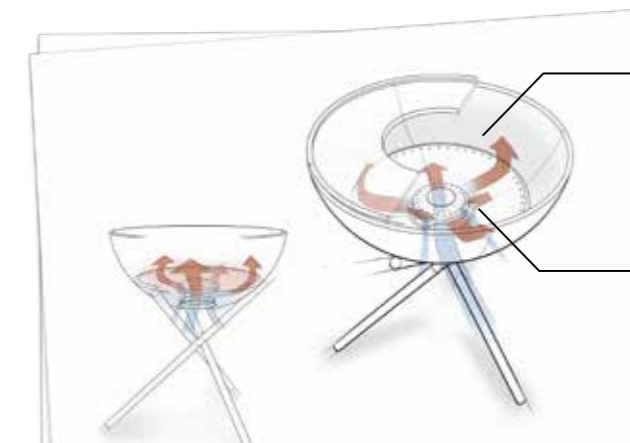

SPIN HANGING FIRE - As a hanging version, the fire takes off and seems to float effortlessly in space. As a hanging fire, SPIN can be suspended from a stable and at the same time elegant stainless steel wire by means of a hook. Flexibly adjustable in height, SPIN becomes an impressive eye-catcher, whether indoors or outdoors.

BOWL 57

- ✓ Fire bowl & barbecue in one
- ✓ Horizontal and inclined position
- ✓ Comfortable standing height or close to the ground
- ✓ Barbecue sessions with plancha and grid
- ✓ Compatible with BOWL accessories
- ✓ low-smoke combustion thanks to multi-stage ventilation system
- ✓ Stepless inclination of the fire bowl
- ✓ enforced material for even more stability
- ✓ Improved coating for a lifetime of enjoyment
- ✓ Even more stable standing
- ✓ Suitable for barbecuing with wood and charcoal
- ✗ Up to 50% more grilling surface
- ✗ Even more space around the fire

The bolt circle on the outer diameter allows sufficient ventilation in the outer area

The stainless steel dome in the centre ensures sufficient fresh air in the centre of the fire bowl

BOWL

BOWL - Fire in its most perfect form with inspiring multifunctionality: Whether casual lounge or relaxed standing party - BOWL can be used in two completely different heights and thus adapts flexibly to the relevant use. The enamelled steel hemisphere seems to literally float in its formal clarity. In both positions, BOWL can be placed straight or tilted in one direction, shielding the flames from the wind and effectively reflecting the resulting heat forward. In the neutral position, BOWL becomes the ideal cooking and grilling place thanks to the grid and plancha. The removable ash tray inside the hemisphere protects the base from too much heat, allows for an adequate oxygen supply to the fire and makes cleaning easy and convenient. Both foot variants, made of high-quality stainless steel, always stand stable on three legs.