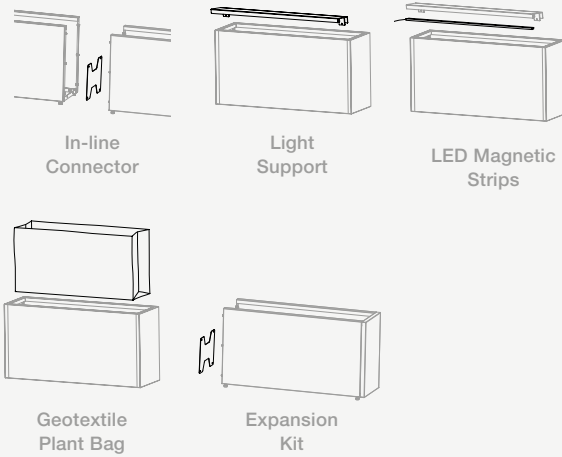

Accessories