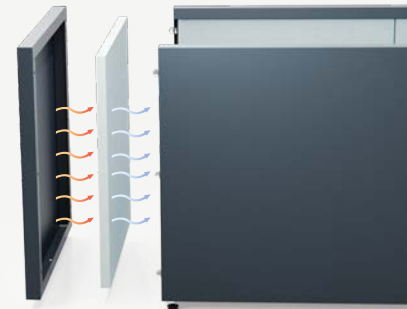

Additional Information

Provide a strong thermal break between the steel and the roots, protecting them from extreme temperatures.