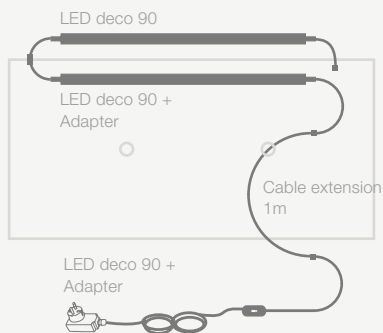

B

Use the built-in magnets
Utilice los imanes incorporados
Utilisez les aimants intégrés

Frontal & Plant Light

—metal planter accessories

Set Up - 100 cm length

—x1 pcs of Metal Planter 100x50x50 - 16 W - (54W max. for adapter)

Set Up - 150 cm length

—x1 pcs of Metal Planter 150x50x50 - 24W - (54W max. for adapter)

In-line set up

—x3 pcs of Metal Planter 100x50x50 - 48W - (54W max. for adapter)

Urban Garden

— outdoor urban garden