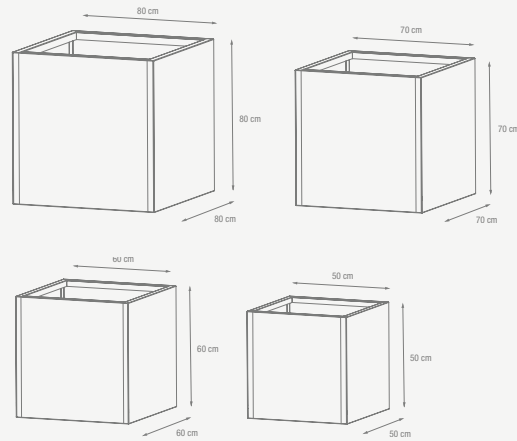

Available sizes

Accessories