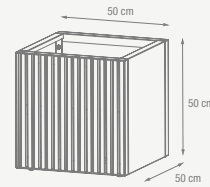

ref.	dim.	box dim.	vol.	weight	uni.
31803001	150x50x50 cm	- cm	-L	- Kg	1
31803002	100x50x50 cm	- cm	-L	- Kg	1

(-) Black/Negro/Noir

Available sizes

Accessories

LED Magnetic Strips

Light Support

Self Watering Buckets

Wheels

Multi-level

Deco Planter Cube

— outdoor metal planter

Deco Cube [ⓔ]

ref.	dim.	box dim.	vol.	weight	uni.
31804050	50x50x50 cm	- cm	-L	- Kg	1

(-) Black/Negro/Noir

Available sizes

Create
your system

herstera[®]

Metal Planter 30

— outdoor metal planter

Metal Planter 30 ^e

ref.	dim.	box dim.	vol.	weight	uni.
08972002	150x30x50 cm	148x55x11 cm	225L	23,5 Kg	1
08972003	100x30x50 cm	105x55x11 cm	150L	17,5 Kg	1