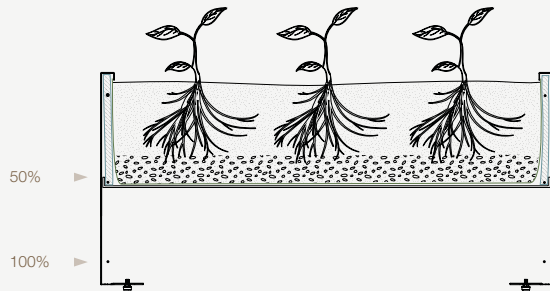

Wheels

Multi-level

Deco Planter Cube

— outdoor metal planter

Deco Cube [ⓔ]

ref.	dim.	box dim.	vol.	weight	uni.
31804050	50x50x50 cm	- cm	-L	- Kg	1

(-) Black/Negro/Noir

Available sizes