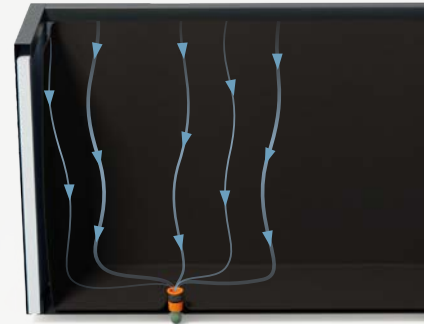

 Anthracite/Antracita/Anthracite

Waterproof Bag

— mteal planter accessories

Waterproof base 

REF.	DIM.	UNI.
31701001	100x50x20 cm	1

Additional Information

Provide a strong thermal break between the steel and the roots, protecting them from extreme temperatures.