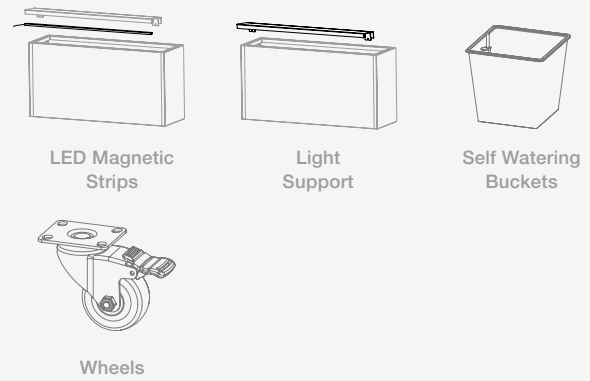

Accessories