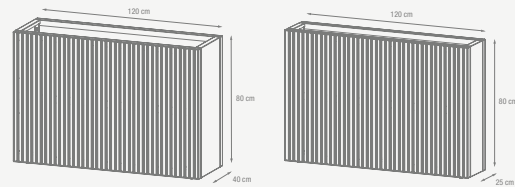

Available sizes