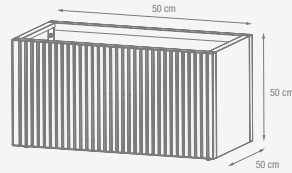

Available sizes