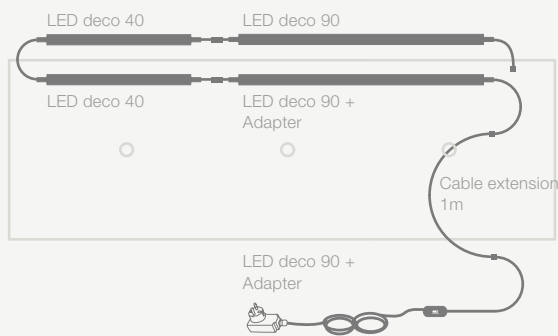

B

Use the built-in magnets
Utilice los imanes incorporados
Utilisez les aimants intégrés

Frontal & Plant Light

—metal planter accessories

Set Up - 100 cm length

—x1 pcs of Metal Planter 100x50x50 - 16 W - (54W max. for adapter)

Set Up - 150 cm length

—x1 pcs of Metal Planter 150x50x50 - 24W - (54W max. for adapter)

In-line set up

—x3 pcs of Metal Planter 100x50x50 - 48W - (54W max. for adapter)

Urban Garden

— outdoor urban garden