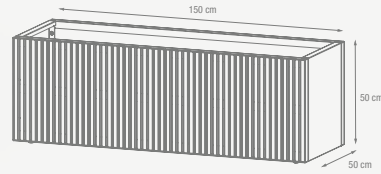

Available sizes