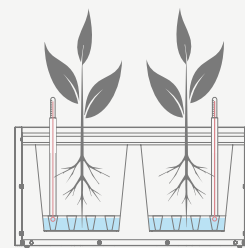

Wheels for Deco Planter (x4)

ref.	dim.	uni.	compatible with
31811001	7x10x10 cm	1	Deco Planter & Deco Divider

Self Watering System

— metal planter accessories

Tray (Self Watering)

ref.	dim.	uni.	compatible with
08980001	94x49x6 cm	1	METAL PLANTER 50
08980006	94x39x6 cm	1	DIVIDER 40
08980005	94x24x6 cm	1	DIVIDER 25

Buckets (Self Watering)

ref.	dim.	uni.	compatible with
15601050	42x42x38 cm	1	METAL PLANTER 50
15601040	30x30x28 cm	1	DIVIDER 40
15601025	39x18x16 cm	1	DIVIDER 25

Additional Information

They offer the possibility of using the planters indoors, guaranteeing adequate water irrigation for a long time.

Metal planters ready for indoor use

Water level indicator

Self Watering Buckets Position

Light Support

—metal planter accessories

Light Support for Metal Planter [ⓔ]

ref.	dim.	uni.	compatible with
08983001	144x7x3 cm	1	Metal Planter 150 cm Length ●
08983002	94x7x3 cm	1	Metal Planter 100 cm Length ●●●