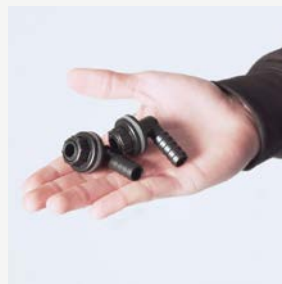

Waterproof base

REF.	DIM.	UNI.
31701001	100x50x20 cm	1

Additional Information

Provide a strong thermal break between the steel and the roots, protecting them from extreme temperatures.